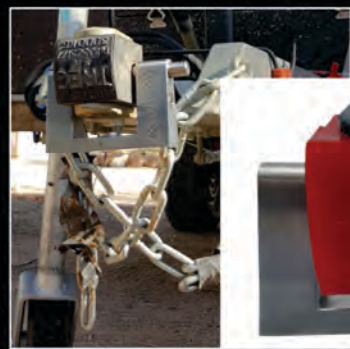

NEW TRAILER LOCK

KOVIX AUSTRALIA

ALARMED TRAILERLOCK

KTR-18

Heavy Duty Ultra Strong Trailer Padlock

- 18mm stainless steel pin with anti-cutting sleeve
- Anti-impact and drill resistant
- Removable ball to fit a range of hitches

Built-in 120db Alarm System

- Weatherproof electronics
- Alarm setting to arm/disarm
- Long battery life

KOVIX AUSTRALIA

5/20 Expo Court, Ashmore, QLD 4214
www.kovixalarmlock.com.au

Retailer:

Australian Design for Tough Conditions