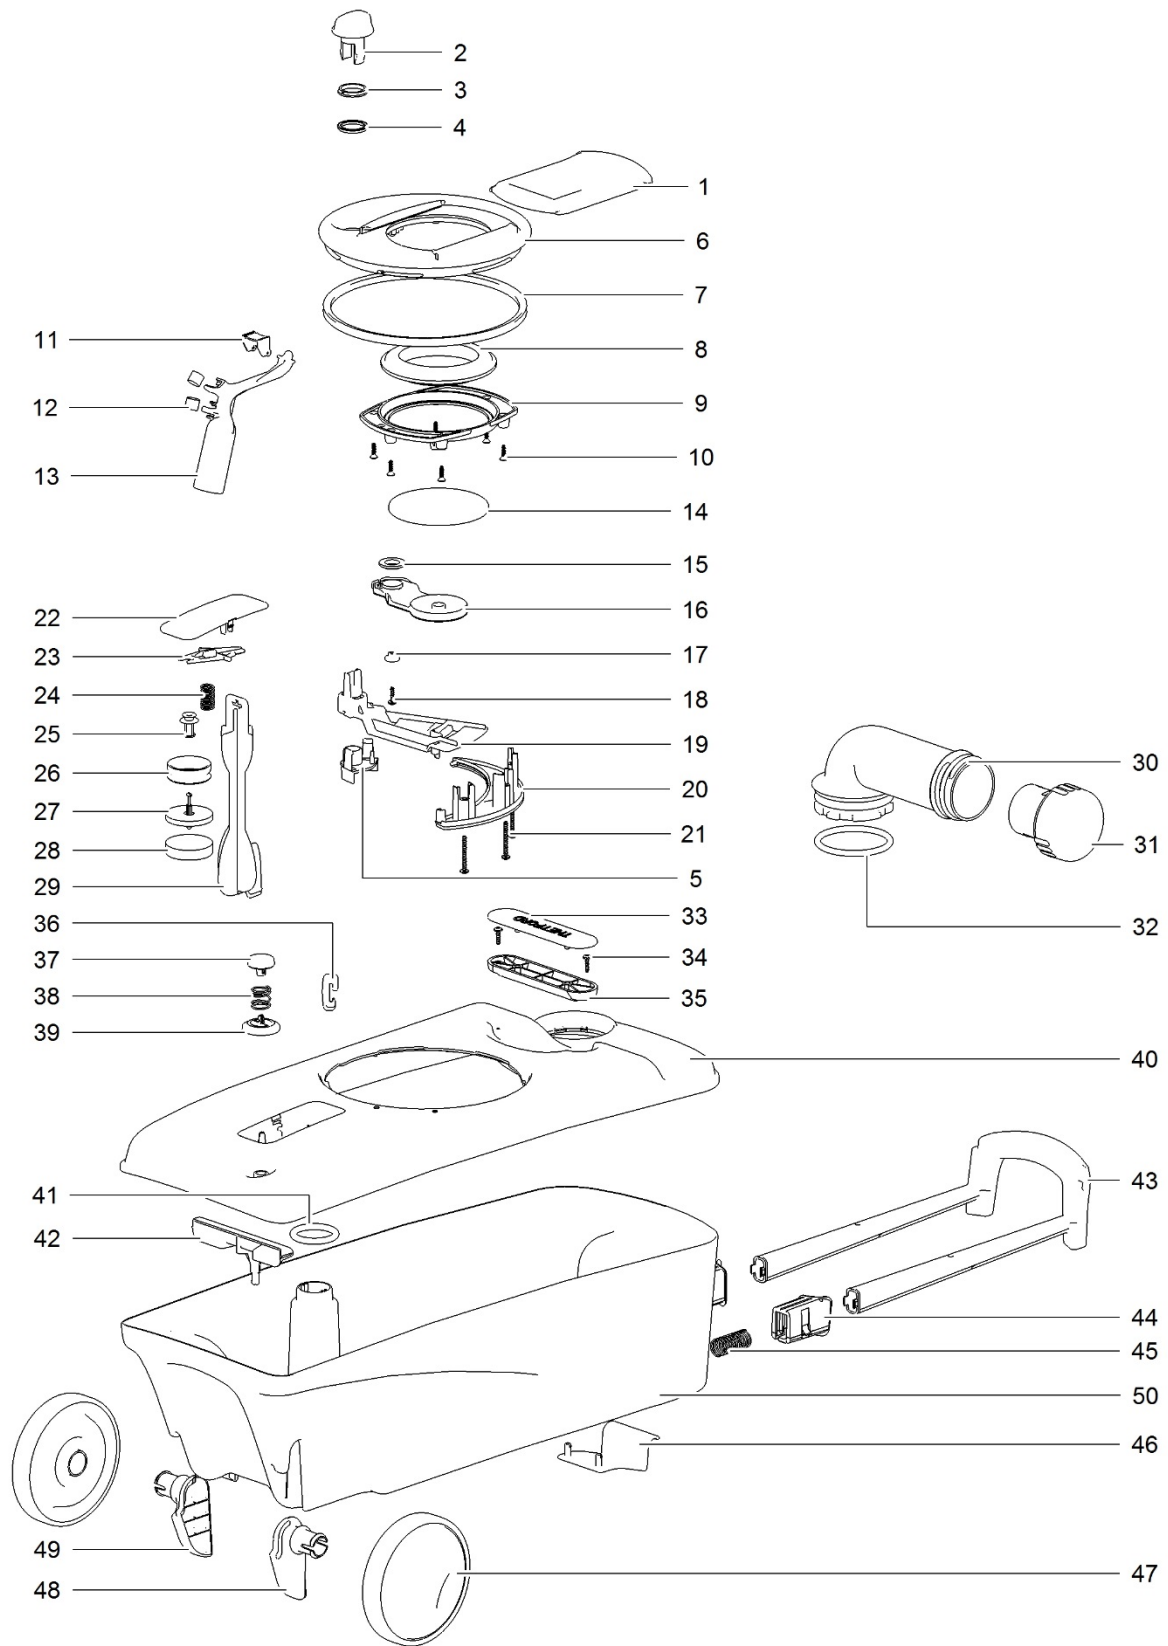

		Spare part number	Spare part number	Colours available
38	Water supply tube			
39	Clamp			
40	Electric valve	23709		
	Hose barb		23851	
41	Hose nut			
42	Water tube			
43	Vacuum breaker	16833		
44	Flush tube			
45	O-ring			
46	Nozzle			
47	Plug sight tube hole <i>toilet produced > Oct 2005</i>			
48	Blindplug <i>toilet produced > Oct 2005</i>			

Handles

Handle

Spare part number

51803-62

51813-62

LE1120_C400-WHT_1214-V03

		Spare part number	Spare part number	Spare part number	Colours available		
1	Sliding cover	32301			06		
2	Blade opener	32300	32331 <i>Mechanism Right</i>	32332 <i>Mechanism Left</i>	16		
3	Washer						
4	Seal parker						
5	Mechanism retainer						
6	Holding tank plate						
	Left hand version					32302	06
	Right hand version	32328			06		
7	Seal mechanism	50724					
8	Lip seal	23721					
9	Seal plate						
10	Screw						06
11	Retainer	32304					
12	Magnet						
13	Float arm						
14	Blade	50731					
15	Bearing						
16	Blade arm						
17	Bushing						
18	Screw						
19	Blade driver						
20	Support track						
21	Screw						

	Spare part number	Spare part number	Spare part number	Colours available
22	Vent lid			
23	Vent lifter			
24	Vent Spring			
25	Vent pivot			
26	Vent seal	32305		
27	Float stem			
28	Float			
29	Vent actuator			
30	Pour out spout	32306		06
31	Measuring cup	25810		16
32	O-ring			
33	Handle cover			
34	Screw			
35	Handle			
36	Vent clip			
37	Vent button			
38	Vent spring	32307		16
39	Vent seal			
40	Waste-holding tank upper			
41	O-ring			
42	Wheel support bracket			
43	Pull handle			
44	Bushing (Left/Right)	51805		16
45	Spring			
46	Tank lock clip	51801		16
47	Wheel			
48	Wheel bearing right	32308		06
49	Wheel bearing left			
50	Waste-holding tank lower			
	Waste-holding tank complete	32327 <i>Right hand version</i>	32326 <i>Left hand version</i>	06