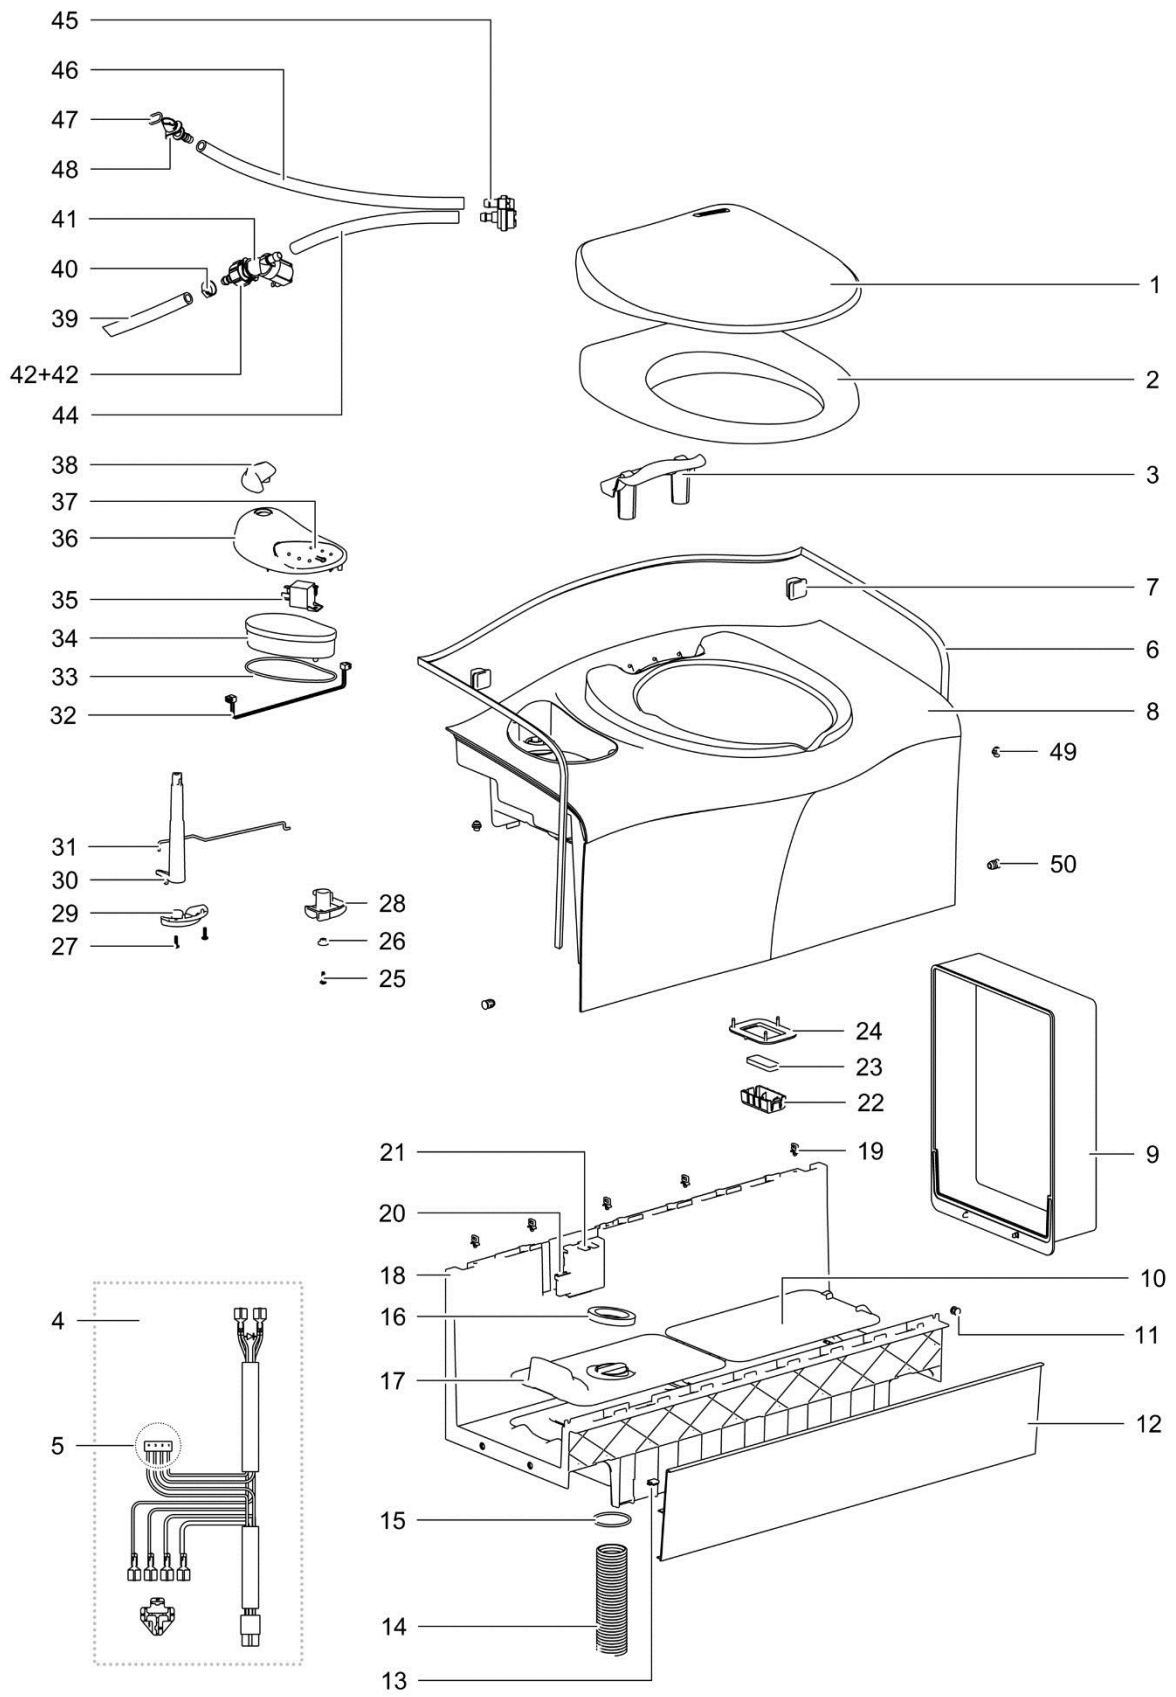

		Spare part number	Spare part number	Spare part number	Colours available
38	Screw				
39	Saddle				
40	Bracket		51802		
41	Shaft				
42	Link	51806			
43	Wire harness	32319			
44	O-ring				
45	Control well				
46	Control panel MK2		51811	51810	62
47	Handle	<i>Refer to page 69</i>	<i>X-model</i>	<i>C-model</i>	
48	Pump	16374			
49	Connector spare kit PCB	51808			
50	Flush tube				
51	O-ring		51807		62
52	Nozzle				
53	Wire harness main power				
54	Drain connector		51804		74
55	Sight glass		<i>toilets</i>		
56	Clamp		<i>produced ></i>		
57	Drain tube		<i>Oct 2005</i>		
58	Plug sight tube hole <i>toilet produced > Oct 2005</i>				
59	Blind plug <i>toilet produced > Oct 2005</i>				
60	Water fill extension	32329			16

Handles

Handle

Spare part number

51803-62

51813-62

LE1118_C404-L_1114-V03

	Spare part number	Spare part number	Colours available
1	Cover		
2	Seat	51814	62
3	Pod		
4	Wire harness		
5	Wall seal	32311	
6	Connector spare kit PCB	51808	
7	Bracket		
8	Bench		
9	Door interface		
10	Storage cover	51809	62
11	Lock plug <i>toilet produced < May 2004</i>		
	Kicking plate (4x)		
12	Kicking plate LB	32426	62
13	Clip		
14	Vent hose		
15	O-ring	32324	
16	Seal vent plate		
17	Vent plate		
18	Base		
19	Wire clip		
20	Fuse	21766	
21	Reed switch housing HT and PCB	32317	62
22	Magnet basket		
23	Magnet		
24	Retaining plate		
25	Screw		
26	Bushing		
27	Screw		
28	Saddle		
29	Bracket	51802	
30	Shaft		
31	Link	51806	
32	Wire harness	32319	
33	O-ring		
34	Control well		
35	Relais	20106	
36	Control panel MK2		62
37	Handle	<i>Refer to page 73</i>	62

		Spare part number	Spare part number	Colours available
38	Water supply tube			
39	Clamp			
40	Electric valve	23709		
	Hose barb		23851	
41	Hose nut			
42	Water tube			
43	Vacuum breaker	16833		
44	Flush tube			
45	O-ring			
46	Nozzle			
47	Plug sight tube hole <i>toilet produced > Oct 2005</i>			
48	Blindplug <i>toilet produced > Oct 2005</i>			