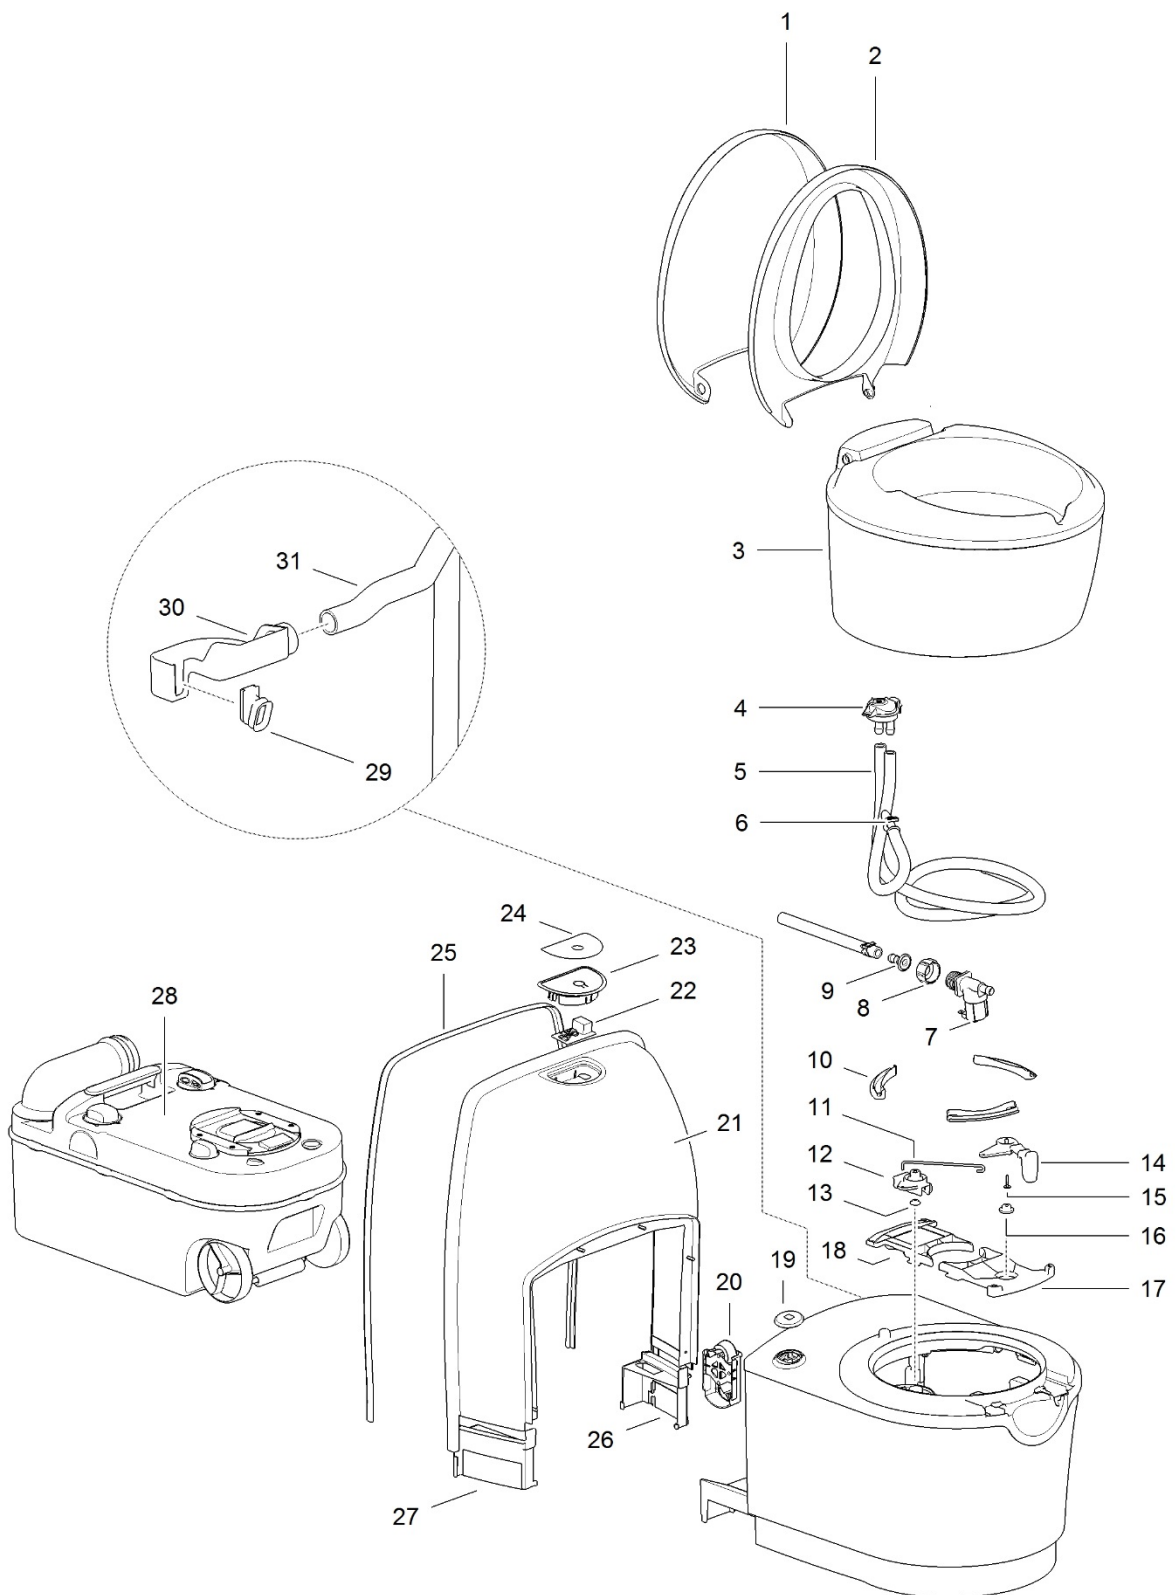

Spare part number	Spare part number	Spare part number	Colours available
1	Cover		200950		62
2	Seat				
3	Bowl	200951			62
4	Vacuum breaker	16833			
5	Flush tube		200952		62
6	Nozzle				
7	Electric valve			23709	
8	Hose nut		23581		
9	Hose barb				
10	Retainer bracket				
11	Link		200954		
12	Saddle				
13	Bushing				
14	Blade handle		200953		07
15	Screw				
16	Bushing				
17	Bowl retainer bracket-front		200955		
18	Bowl retainer bracket-back				
19	Lens	200956			
20	Level indicator	200957			
21	Console				
22	PCB	200962			
23	Control panel		200974		62
24	Sticker	200960			
25	Seal base wall	200975			
26	Splash guard right				
27	Splash guard left				
28	Waste holding tank*	<i>Refer to page 36</i>			
29	Socket outside vent		200959		62
30	Box outside vent				
31	Tube outside vent				
	Wiring harness*	200976			

* Wiring harness is not shown on parts drawing.