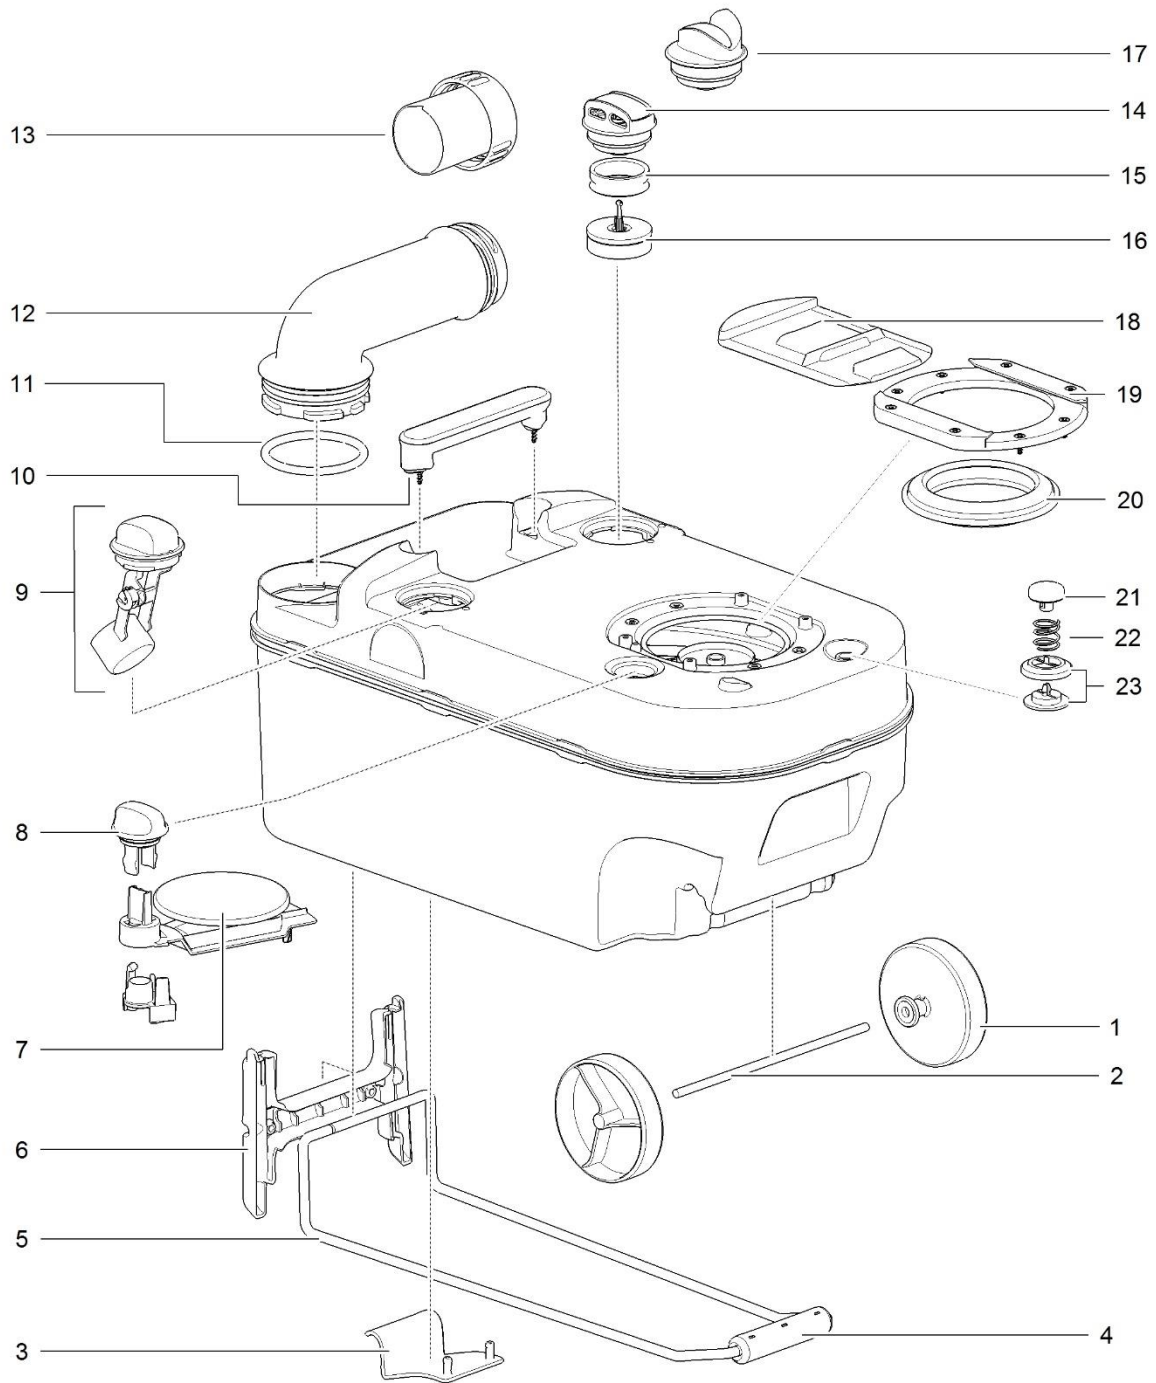

* Wiring harness is not shown on parts drawing.

		Spare part number	Spare part number	Spare part number	Colours available
1	Cover		200950		62
2	Seat				
3	Bowl	200951			62
4	Vacuum breaker	16833			
5	Flush tube		200952		62
6	Nozzle				
7	Electric valve			23709	
8	Hose nut		23581		
9	Hose barb				
10	Retainer bracket				
11	Link		200954		
12	Saddle				
13	Bushing				
14	Blade handle		200953		07
15	Screw				
16	Bushing				
17	Bowl retainer bracket-front		200955		
18	Bowl retainer bracket-back				
19	Lens	200956			
20	Level indicator	200957			
21	Console				
22	PCB	200962			
23	Control panel		200974		62
24	Sticker	200960			
25	Seal base wall	200975			
26	Splash guard right				
27	Splash guard left				
28	Waste holding tank*	<i>Refer to page 36</i>			
29	Socket outside vent		200959		62
30	Box outside vent				
31	Tube outside vent				
	Wiring harness*	200976			

* Wiring harness is not shown on parts drawing.

LE1268_C224-CW

		Spare part number	Spare part number	Colours available
1	Cover		200950	62
2	Seat			
3	Bowl	200951		62
4	Flush tube		200979	62
5	Nozzle			
6	Retainer bracket			
7	Blade handle		200953	07
8	Screw			
9	Bushing			
10	Link		200954	
11	Saddle			
12	Bushing			
13	Bowl retainer bracket-back		200955	
14	Bowl retainer bracket-front			
15	Lens	200956		
16	Level indicator	200957		
17	Console			
18	Pump	200980		
19	Drain plug	23852		74
20	Splash guard right			
21	Splash guard left			
22	Waste holding tank	<i>Refer to page 36</i>		
23	Air vent connector			